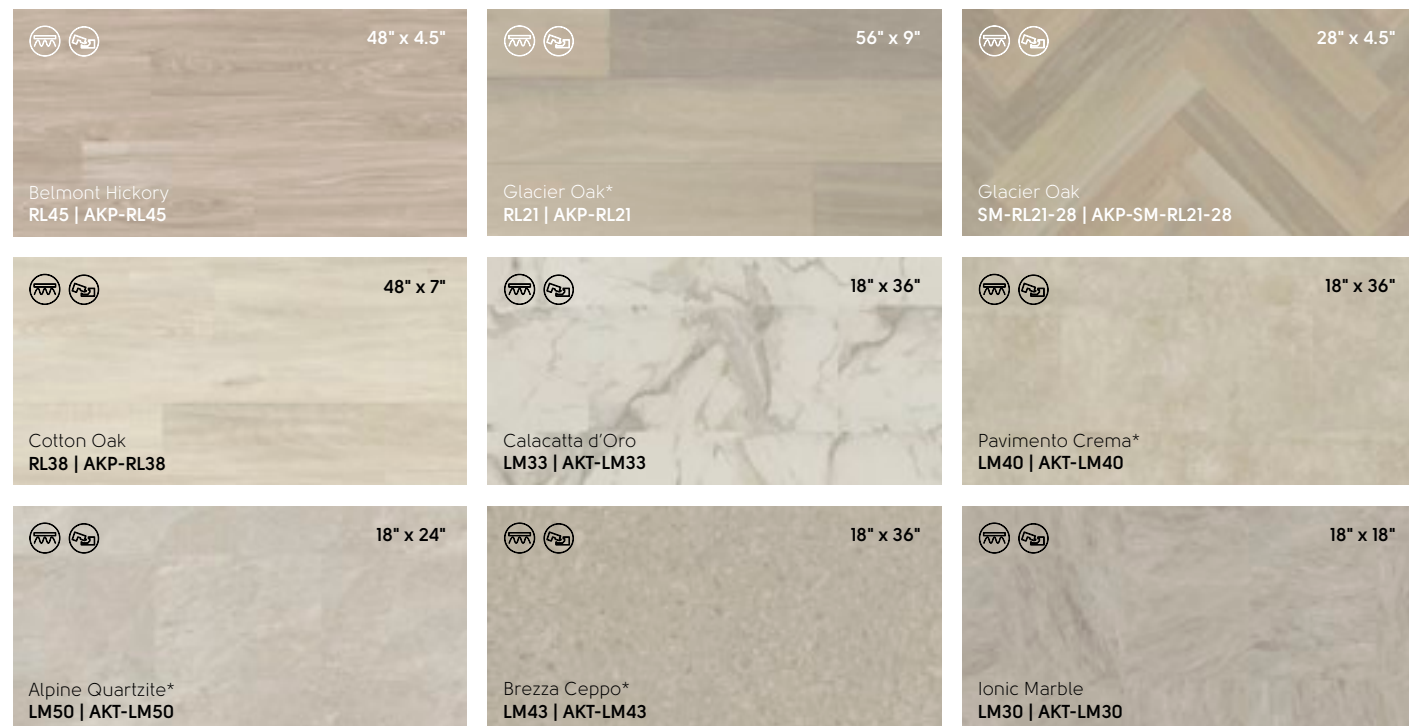

*These designs are available for order with extended lead times. Contact your representative for more information.