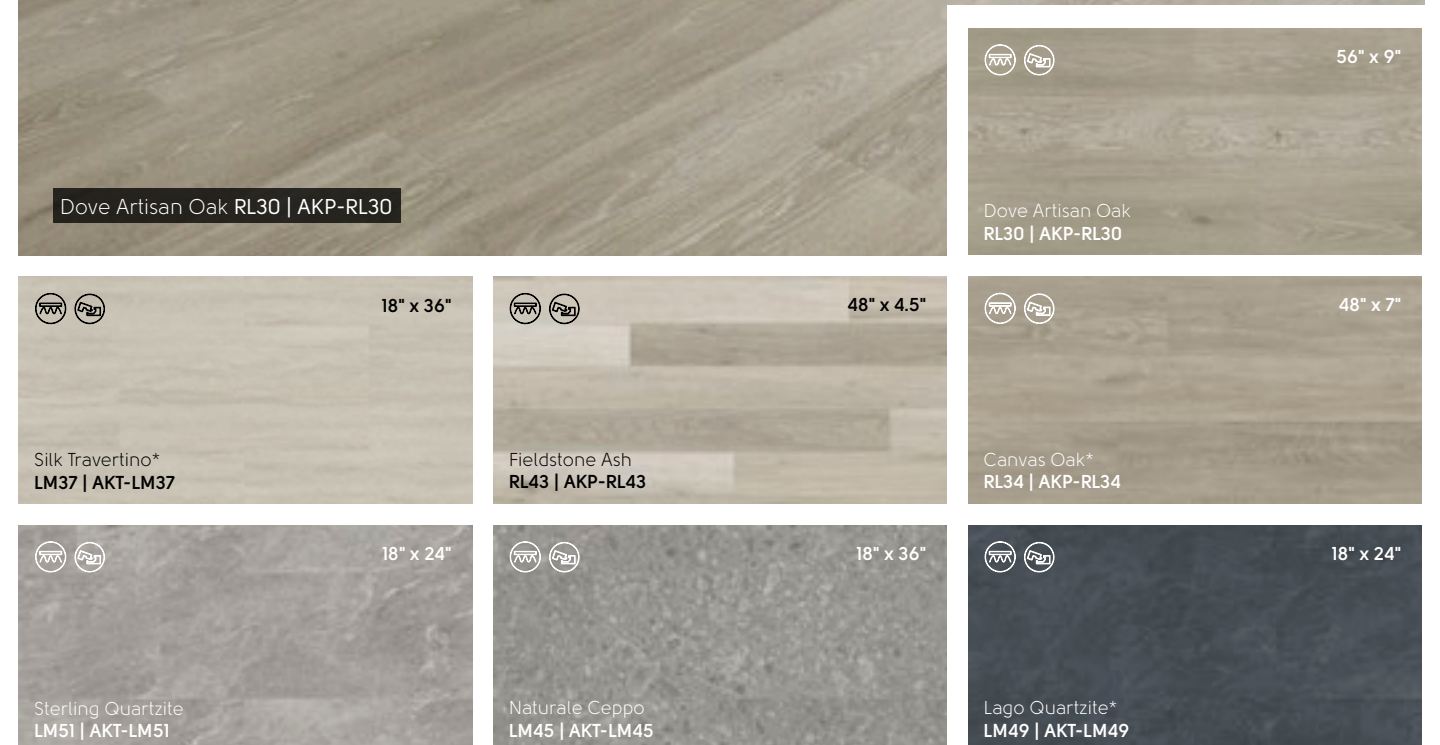

## Neutral

Neutral-colored flooring creates a clean foundation for designing your entire space. It's a smart choice if you occasionally like to update furniture and decor.

\*These designs are available for order with extended lead times. Contact your representative for more information.

# Design Tip

This elegant look can be achieved by installing two different glued-down colors of the same size that have been cut diagonally.

Pearl Onyx LM35 | Pavimento Bianco LM42 | Hickory Peppercorn EW02

**Cool** Flooring in cooler, greyish color tones works well in homes with a contemporary look and feel.

Dove Artisan Oak RL30 | AKP-RL30

\*These designs are available for order with extended lead times. Contact your representative for more information.