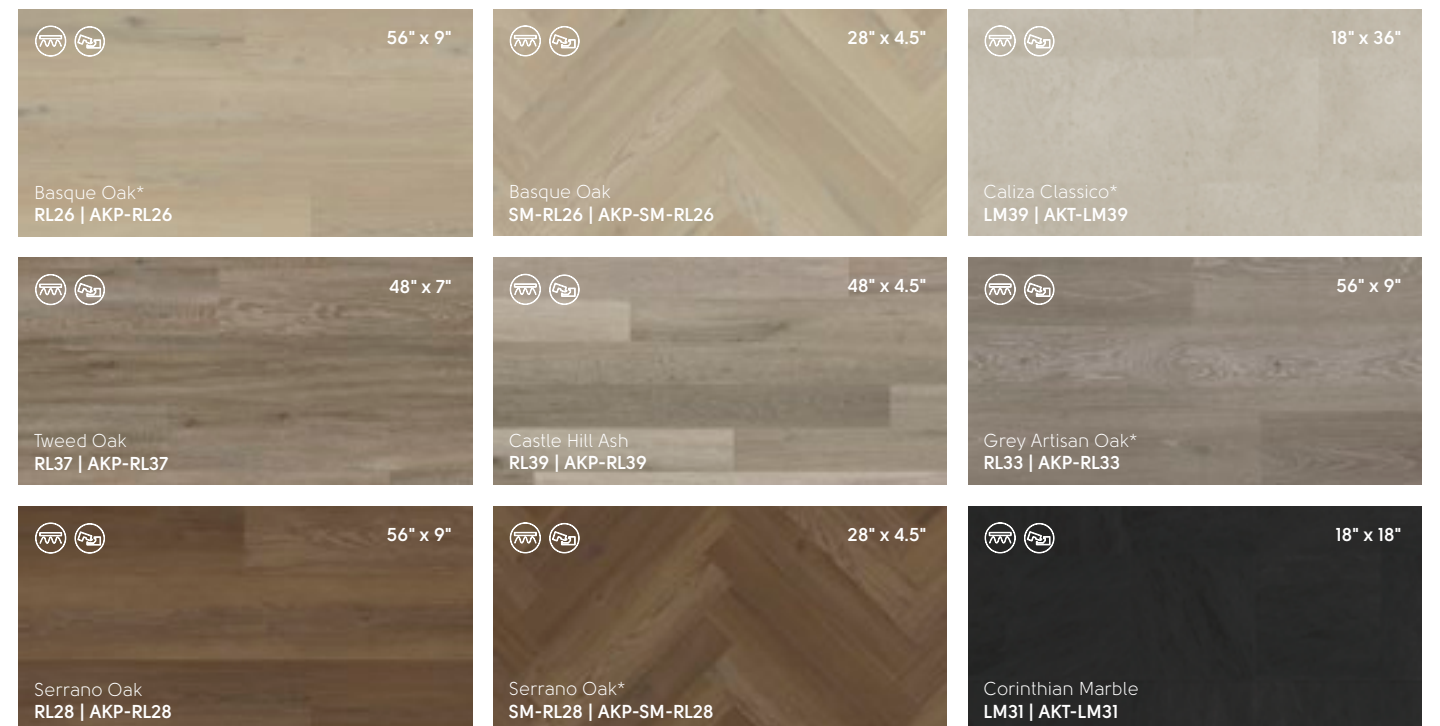

Basque Oak SM-RL26 | AKP-SM-RL26

*These designs are available for order with extended lead times. Contact your representative for more information.