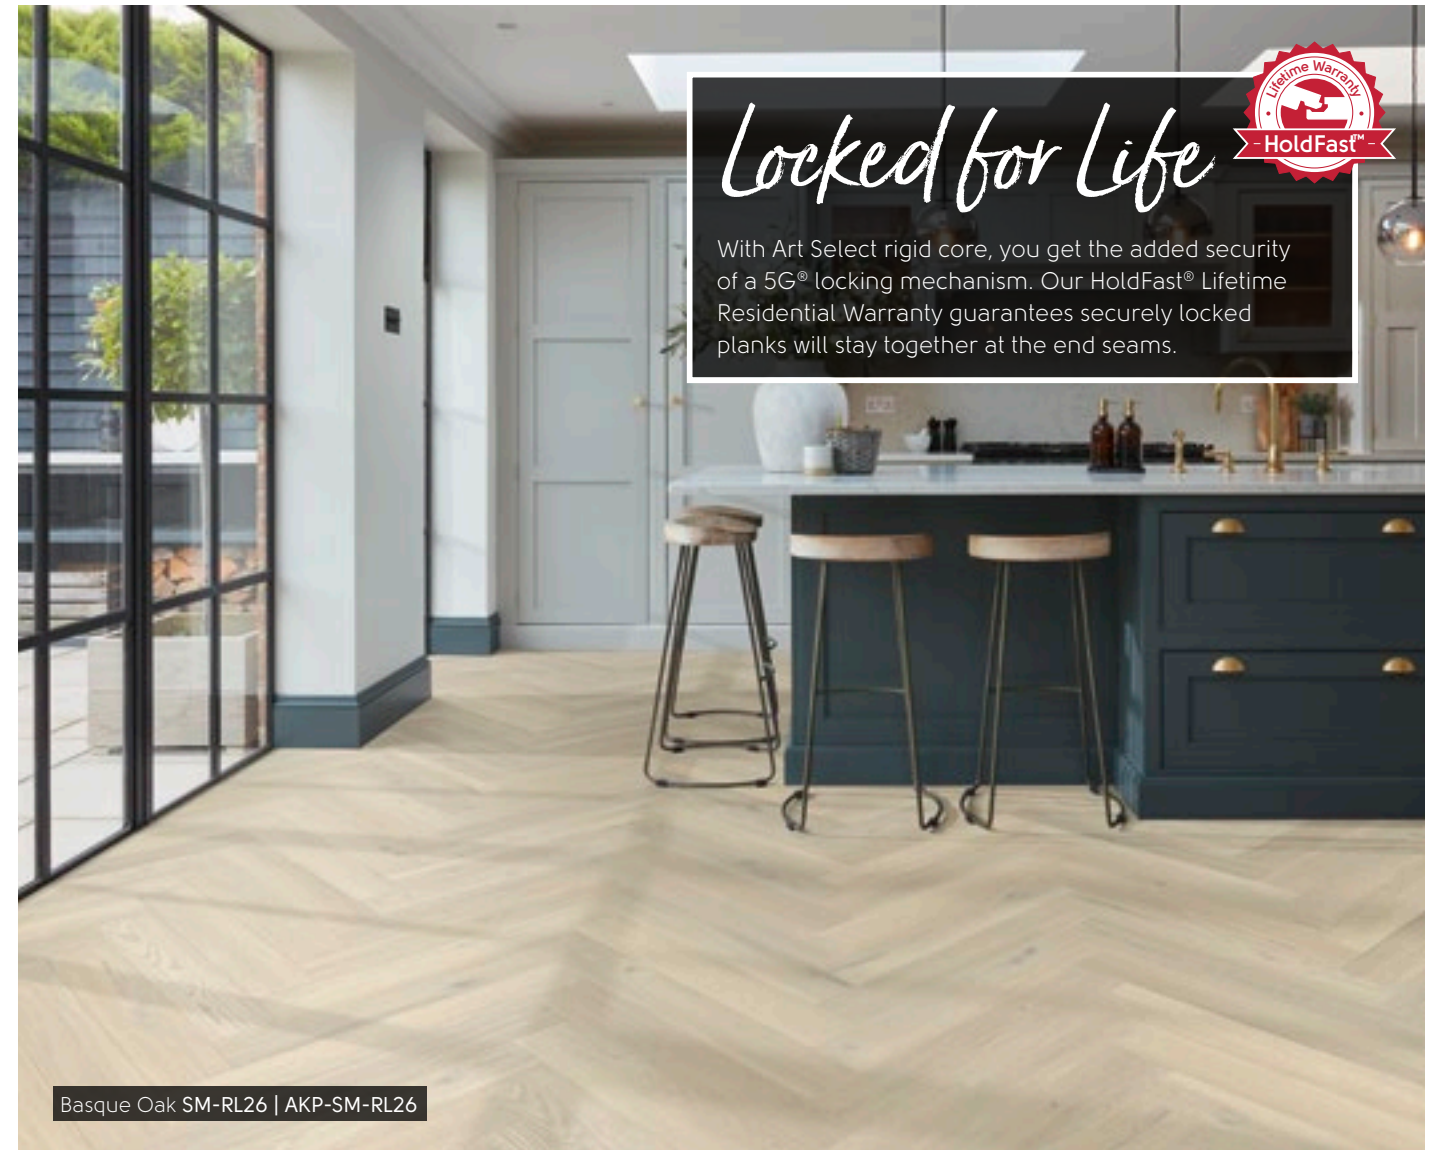

Locked for Life

With Art Select rigid core, you get the added security of a 5G® locking mechanism. Our HoldFast® Lifetime Residential Warranty guarantees securely locked planks will stay together at the end seams.

Neutral

Neutral-colored flooring creates a clean foundation for designing your entire space. It's a smart choice if you occasionally like to update furniture and decor.