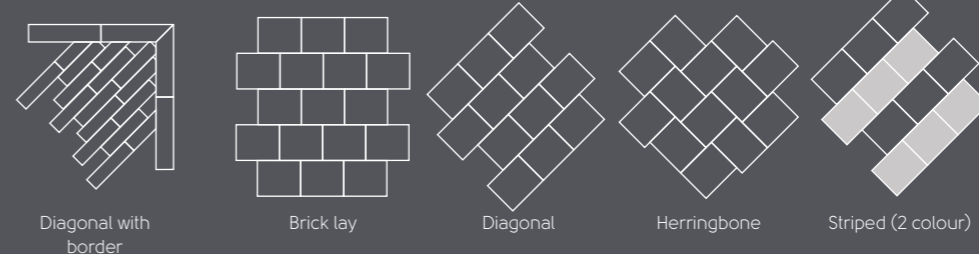

Choosing the right format: Gluedown

A bond that lasts: the classic appeal of gluedown flooring

Enhance your space with gluedown, the classic choice for those seeking a timeless and enduring solution. Our gluedown flooring is known for its stability and reliability, offering a resilient and low-maintenance flooring option that stands the test of time. The hard set adhesive installation process ensures that the planks and tiles stay securely in place for a lifetime, providing a durable surface that can handle high-traffic areas with ease. This traditional luxury vinyl flooring option does not require expansion gaps, and allows you to create a sleek and uninterrupted look with a wide range of design possibilities with options for various laying patterns and design features. Whether you prefer the authentic look of natural wood or the elegance of stone, our gluedown format offers a selection of classic designs that can transform your space. Experience the perfect blend of style, durability, and functionality.

You have the freedom to lay the floor in a wide range of laying patterns, giving you the flexibility to achieve the look that complements your space, from classic herringbone to creative parquet designs. The design possibilities are endless.

Ensures a permanent bond to the subfloor thanks to the use of hard-set adhesive, providing a steadfast and enduring foundation for your space.

Authentic Texture

Natural embossing enhances the wood and stone-look finishes, highlighting the grain and intricate detailing consciousness.

Unleash your creativity with laying patterns.

Experience the ultimate design flexibility with gluedown.