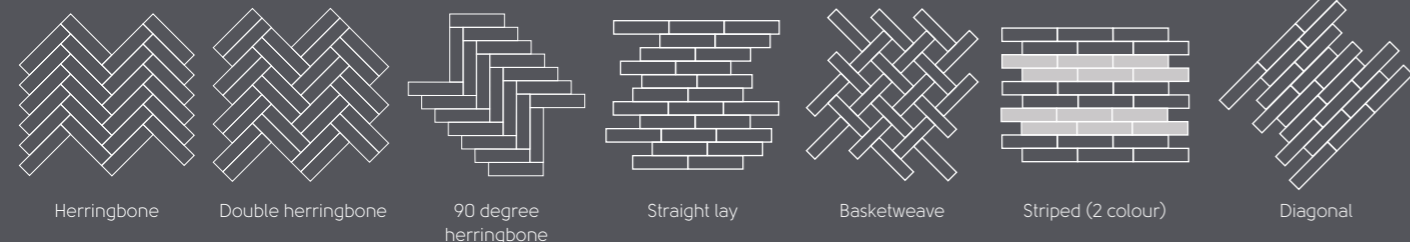

Choosing the right format: Gluedown

A bond that lasts: the classic appeal of gluedown flooring

Enhance your space with gluedown, the classic choice for those seeking a timeless and enduring solution. Our gluedown flooring is known for its stability and reliability, offering a resilient and low-maintenance flooring option that stands the test of time. The hard set adhesive installation process ensures that the planks and tiles stay securely in place for a lifetime, providing a durable surface that can handle high-traffic areas with ease. This traditional luxury vinyl flooring option does not require expansion gaps, and allows you to create a sleek and uninterrupted look with a wide range of design possibilities with options for various laying patterns and design features. Whether you prefer the authentic look of natural wood or the elegance of stone, our gluedown format offers a selection of classic designs that can transform your space. Experience the perfect blend of style, durability, and functionality.

You have the freedom to lay the floor in a wide range of laying patterns, giving you the flexibility to achieve the look that complements your space, from classic herringbone to creative parquet designs. The design possibilities are endless.

Ensures a permanent bond to the subfloor thanks to the use of hard-set adhesive, providing a steadfast and enduring foundation for your space.

Authentic Texture

Natural embossing enhances the wood and stone-look finishes, highlighting the grain and intricate detailing consciousness.

Unleash your creativity with laying patterns.

Experience the ultimate design flexibility with gluedown.