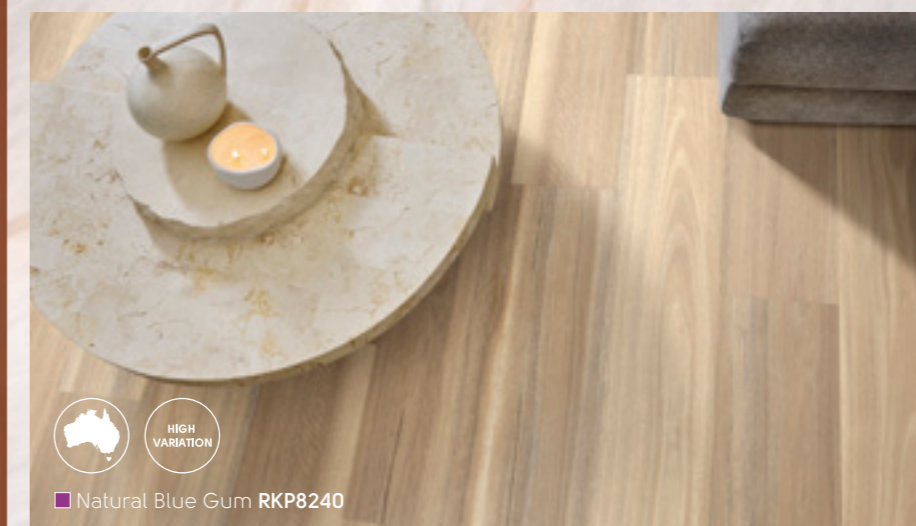

Smooth Operator

Smooth Operator embodies a sophisticated blend of organic minimalism and tactile luxury, reimagining interiors with a seamless fusion of primal elements and modern refinement. This trend emphasises low-key elegance, balancing understated neutrals with bold, dynamic and rich, elemental textures. Smooth Operator highlights materials with natural sheen—like polished stone, forged metal, hand-blown glass, and glazed ceramics—creating spaces that shimmer with subtle glamour and evoke a sense of timeless sophistication.

Styling prioritises organic lines and refined finishes while retaining warmth via sunbaked hues like terracotta and unbleached linen. Hues of dark plum and violet imbue luxury and depth, complemented by soft, restorative neutrals that calm and centre. Powdery pastels, such as Transcendent Pink and Galactic Lilac, provide ethereal accents and add a sense of balance. At its core, Smooth Operator celebrates mindful, well considered design, offering a tranquil yet visually striking aesthetic. By uniting natural imperfections with polished, luminous finishes, this trend creates interiors that are simultaneously grounding and uplifting, fostering a sense of understated opulence.

HIGH VARIATION

Where nature meets luxury

Fixtures and fittings blend the raw beauty of natural stone with luminous finishes like polished metals and glazed ceramics. This trend celebrates organic textures and sleek, modern refinement, creating spaces that are both grounding and effortlessly exquisite.

Organic curves