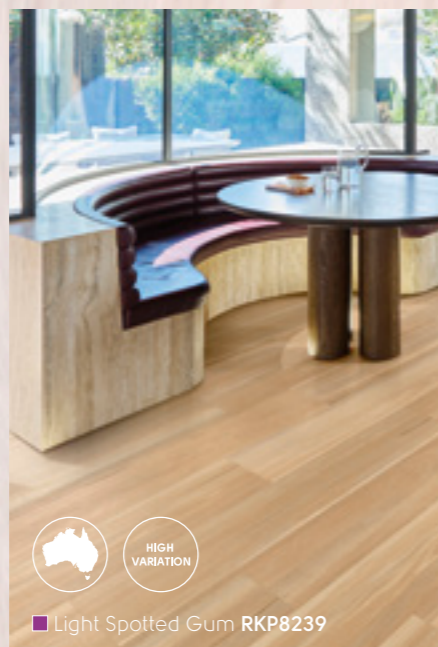

Organic curves

Natural, flowing forms and rounded edges define the sophisticated aesthetic of Smooth Operator. This trend seamlessly blends primal shapes with modern refinement, creating a calming and luxurious design statement.

HIGH VARIATION