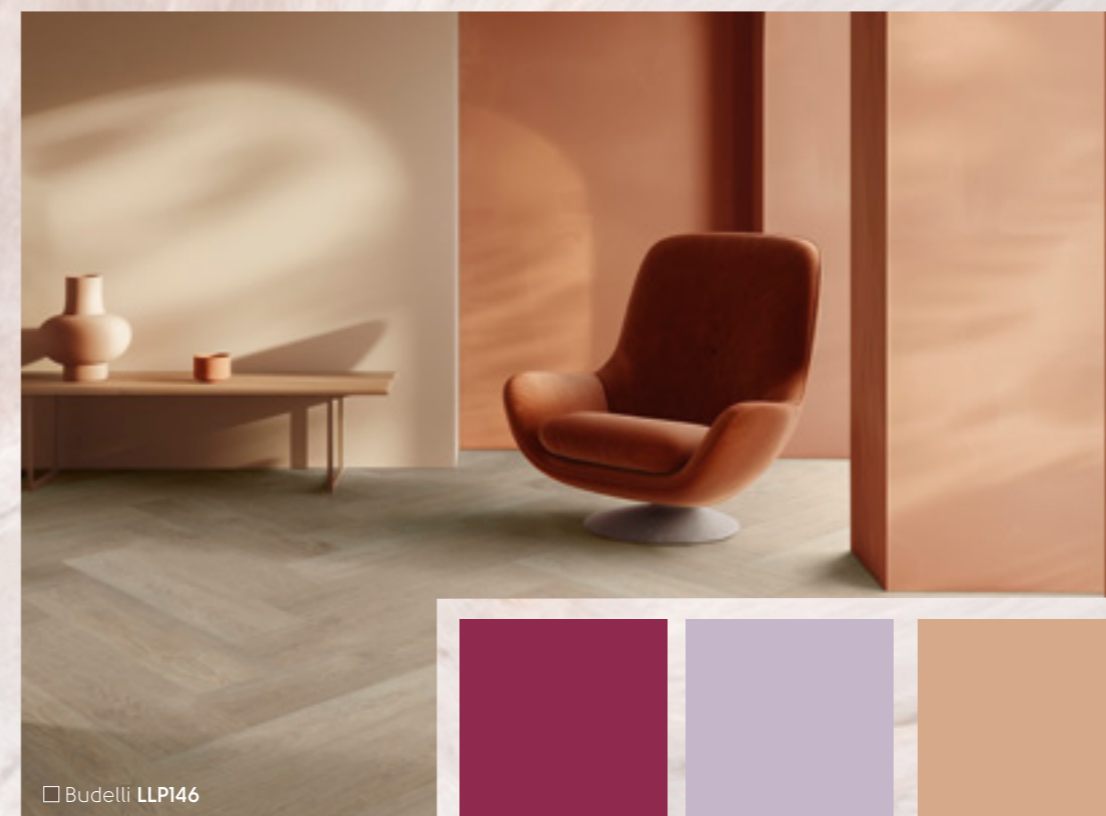

■ Bisque Ash RKP8241

□ Budelli LLP146