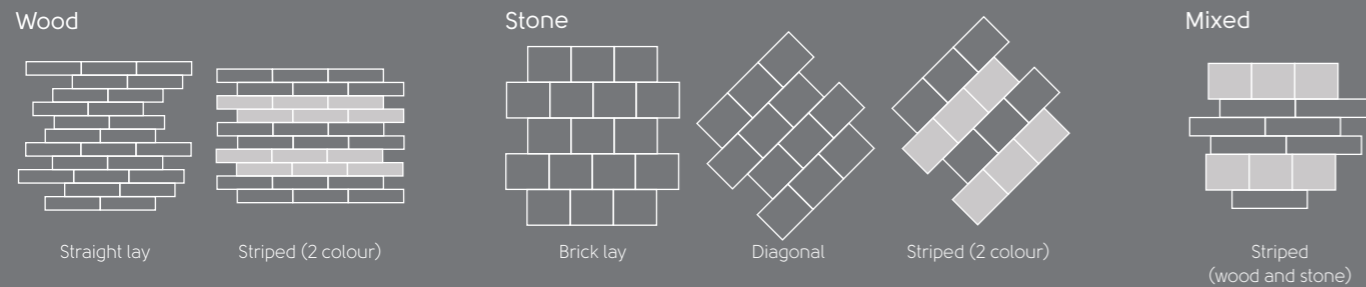

# Choosing the right format: Rigid core

Elevate your space with stylish, resilient, and quiet luxury

Experience the ultimate flooring solution with Karndean's innovative 2G™ and 5G® click luxury vinyl (LVT) range, offering stunning wood and stone designs with a superior low-profile 6.5mm plank or tile. Designed for quick and effortless installation, our patented click-locking mechanism and pre-attached acoustic foam backing save you time while delivering exceptional acoustic benefits and up to 21dB sound reduction. What sets Karndean rigid core apart? Its advanced K-Core® technology ensures a flawless finish by concealing subfloor imperfections while providing unparalleled strength, flexibility, and durability. Unlike traditional flooring options like laminate or tiles, click hybrid flooring excels in comfort and longevity, creating a smooth, seamless, and quiet surface that withstands the rigours of daily life. Elevate your interiors with the perfect blend of style, resilience, and performance - Karndean rigid core flooring.

## Define your space with laying patterns

While rigid core's click-locking system limits laying pattern options, you can still define your space with these traditional and reliable layout choices.

Grey River Slate SCB-ST16-18