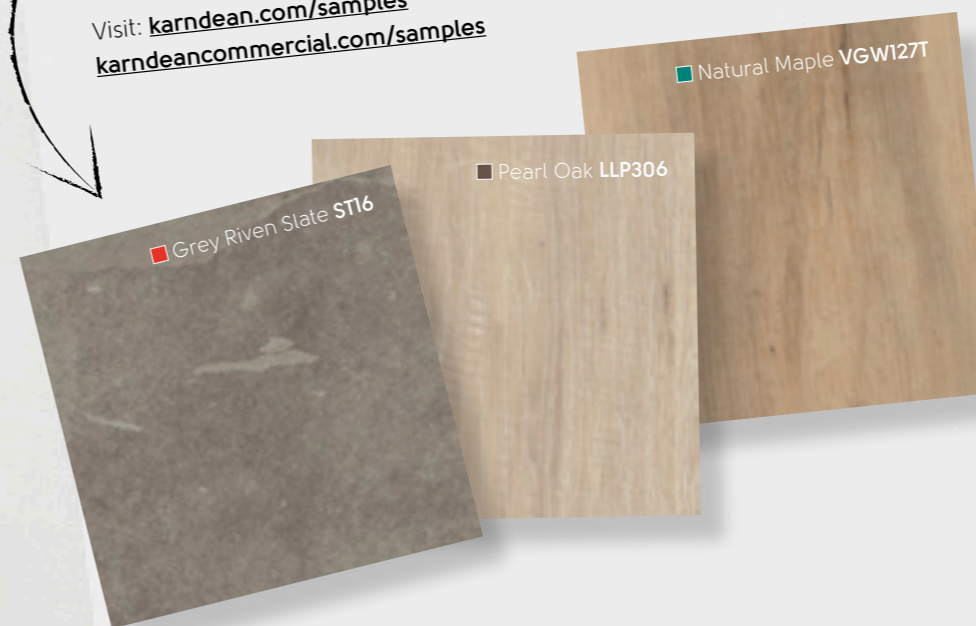

Design tip!

Use Karndean throughout the home

Karndean vinyl floors offer a multitude of benefits throughout your home. Its exceptional durability and resistance to moisture, scratches and stains make it an ideal choice for high-traffic areas. Our broad range of design options provides endless possibilities for creating spaces that suit your style and needs. Whether you prefer a classic, contemporary, or rustic look, our floors mimic the natural beauty of wood and stone, while being easy to clean and maintain. Enjoy the beauty, practicality and lasting quality of Karndean in every room of your home.